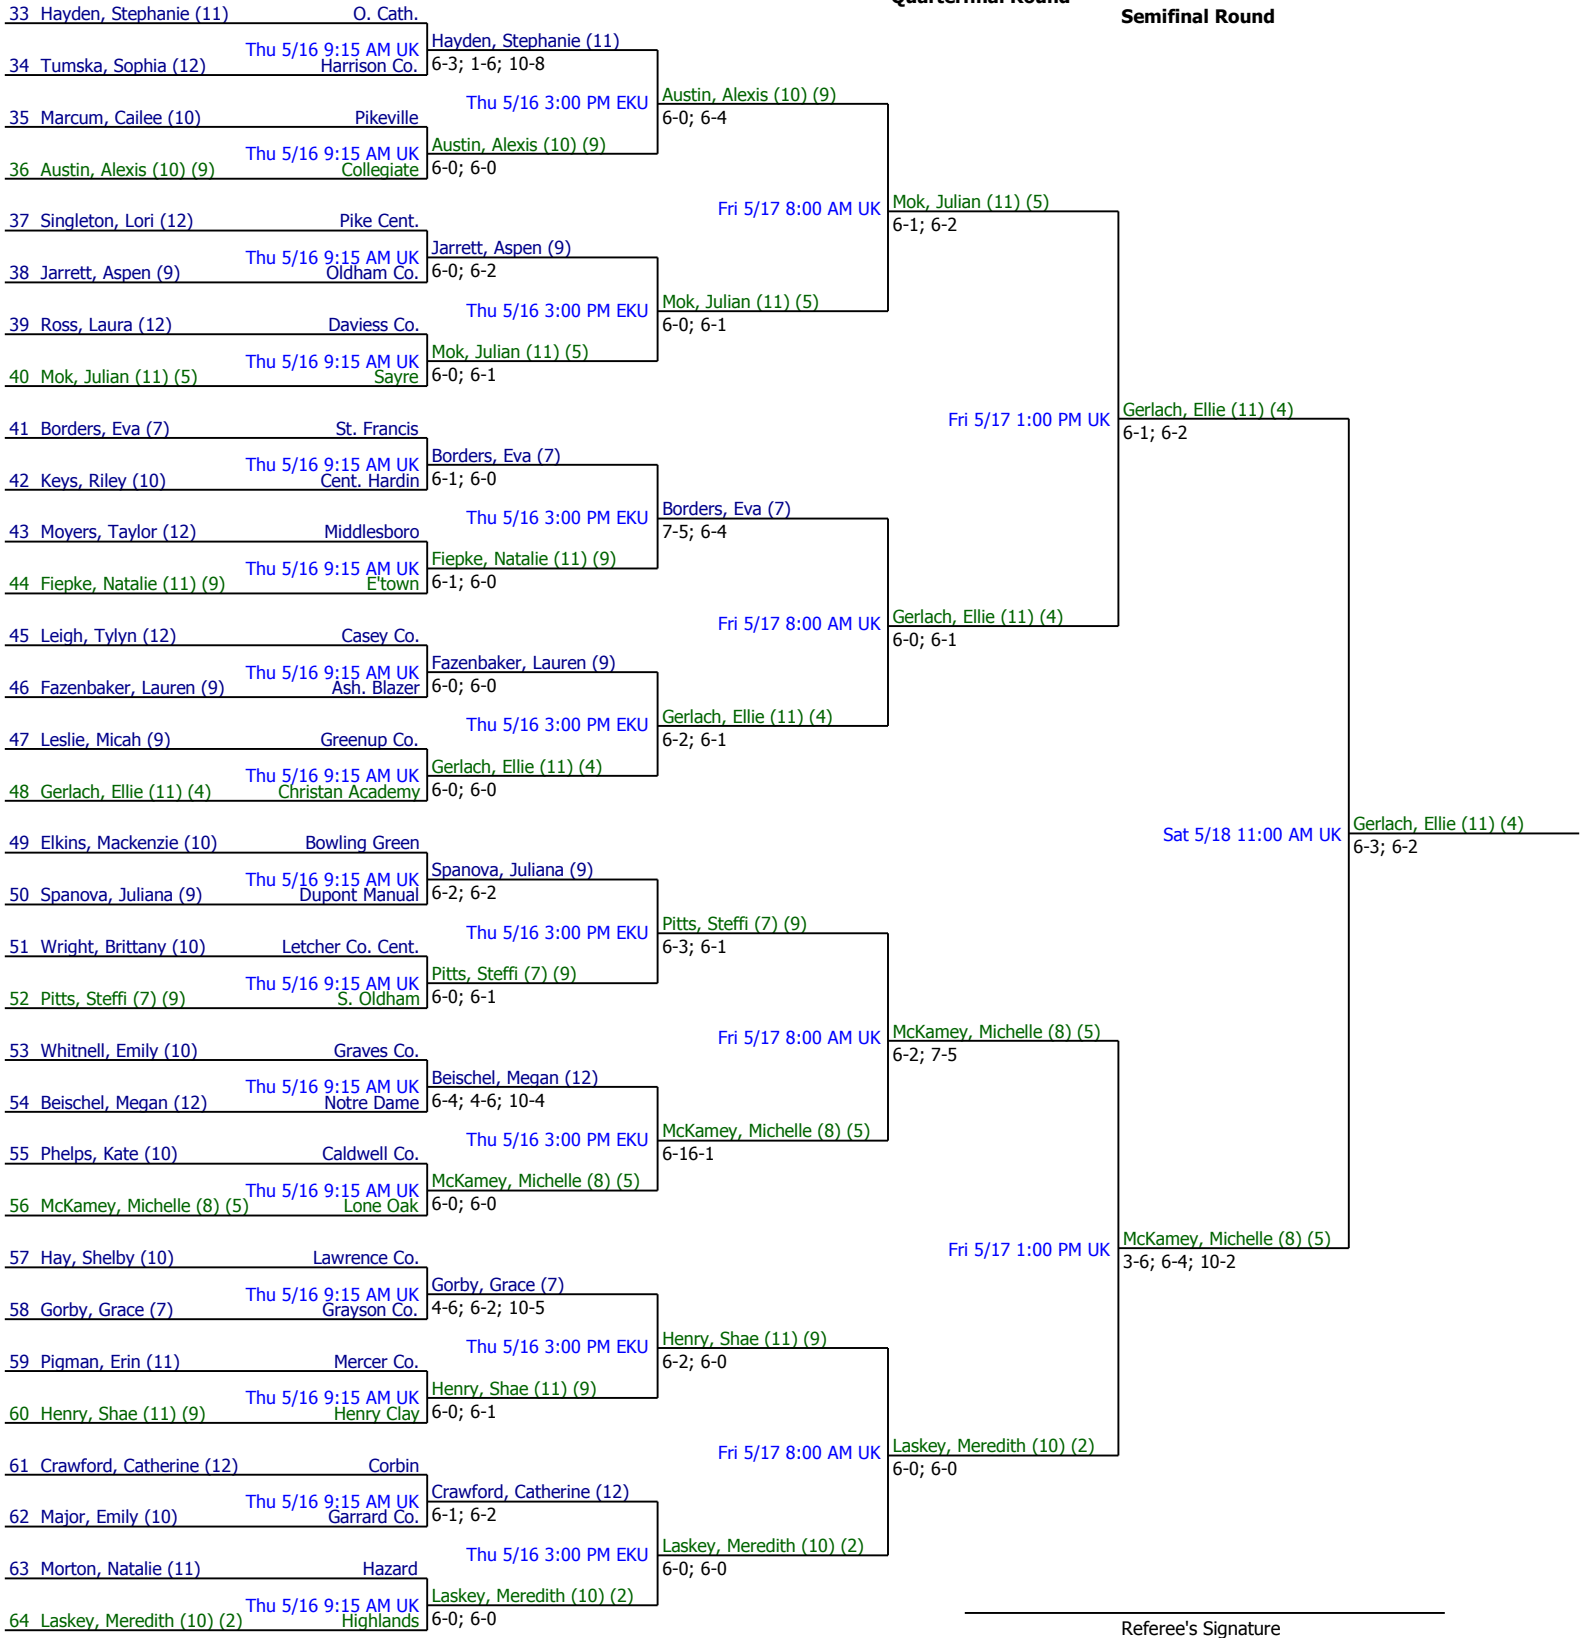

2013 KHSAA State Championship - Girls		Seeded Players			
City/State: ,	Girls Singles	1. Womack, K.	5. Mather, A.	9. Austin, A.	9. Jennings, G.
Director: Michael Barren	Section:	2. Laskey, M.	5. McKamey, M.	9. Conyers, C.	9. Pennington, C.
Phone:	Referee: Stephen Conn	3. Rolph, M.	5. Mok, J.	9. Fiepke, N.	9. Pitts, S.
	Date:	4. Gerlach, E.	5. Rao, Neha (10)	9. Henry, S.	9. Puckett, C.
				Winner: Rolph, Madeline (10)	

Round of 64

Round of 32

Round of 16

Quarterfinal Round

Semifinal Round

Referee's Signature