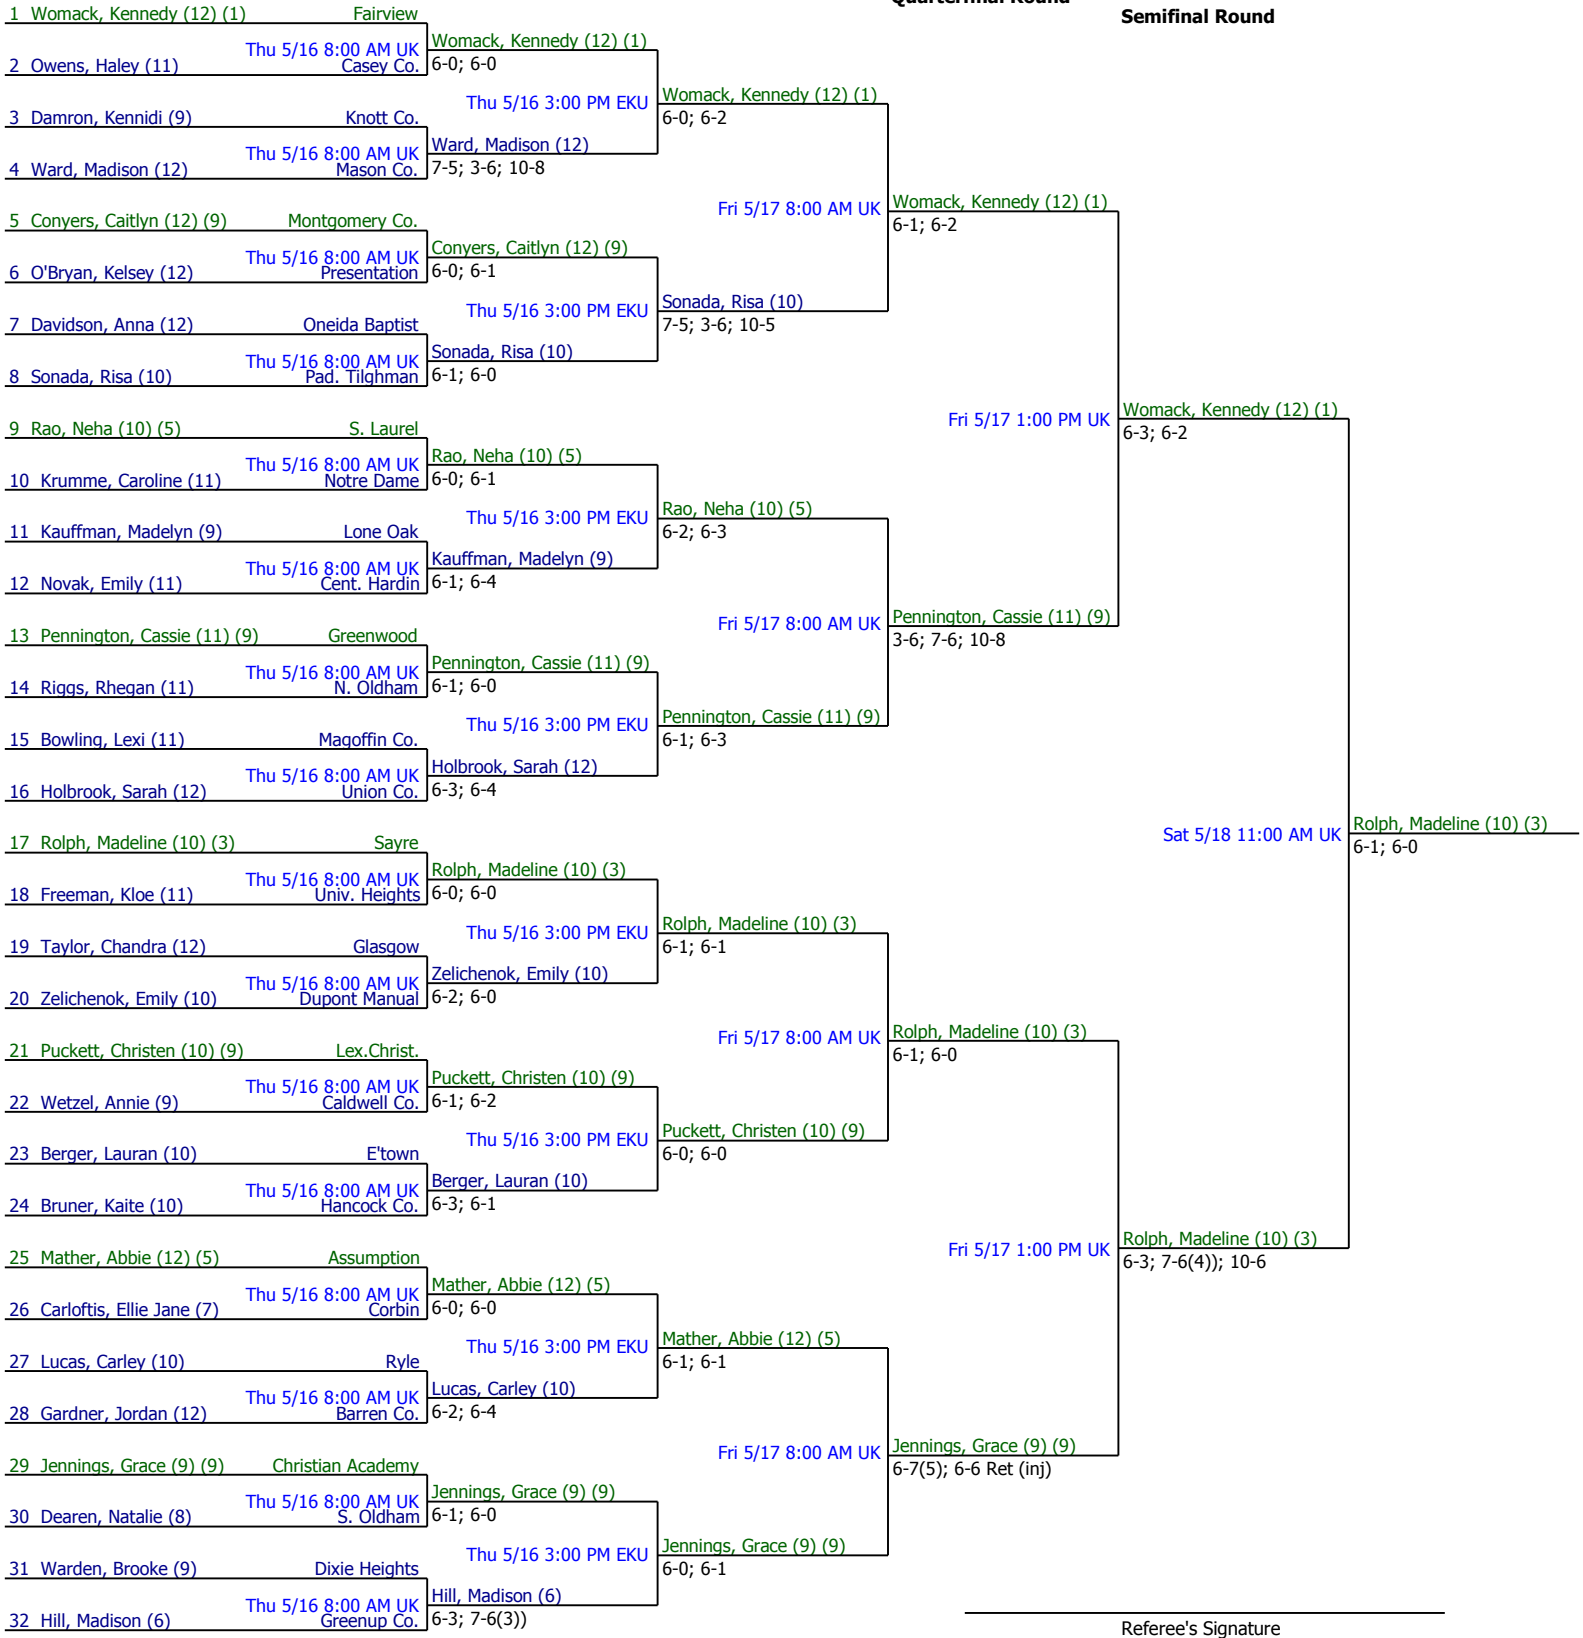

2013 KHSAA State Championship - Girls		Seeded Players			
City/State: ,	Section:	1. Womack, K.	5. Mather, A.	9. Austin, A.	9. Jennings, G.
Director: Michael Barren	Referee: Stephen Conn	2. Laskey, M.	5. McKamey, M.	9. Conyers, C.	9. Pennington, C.
Phone:	Date:	3. Rolph, M.	5. Mok, J.	9. Fiepke, N.	9. Pitts, S.
		4. Gerlach, E.	5. Rao, Neha (10)	9. Henry, S.	9. Puckett, C.
				Winner: Rolph, Madeline (10)	

Round of 64

Round of 32

Round of 16

Quarterfinal Round

Semifinal Round

Referee's Signature _____

2013 KHSAA State Championship - Girls		Seeded Players			
City/State: ,	Girls Singles	1. Womack, K.	5. Mather, A.	9. Austin, A.	9. Jennings, G.
Director: Michael Barren	Section:	2. Laskey, M.	5. McKamey, M.	9. Conyers, C.	9. Pennington, C.
Phone:	Referee: Stephen Conn	3. Rolph, M.	5. Mok, J.	9. Fiepke, N.	9. Pitts, S.
	Date:	4. Gerlach, E.	5. Rao, Neha (10)	9. Henry, S.	9. Puckett, C.
				Winner: Rolph, Madeline (10)	