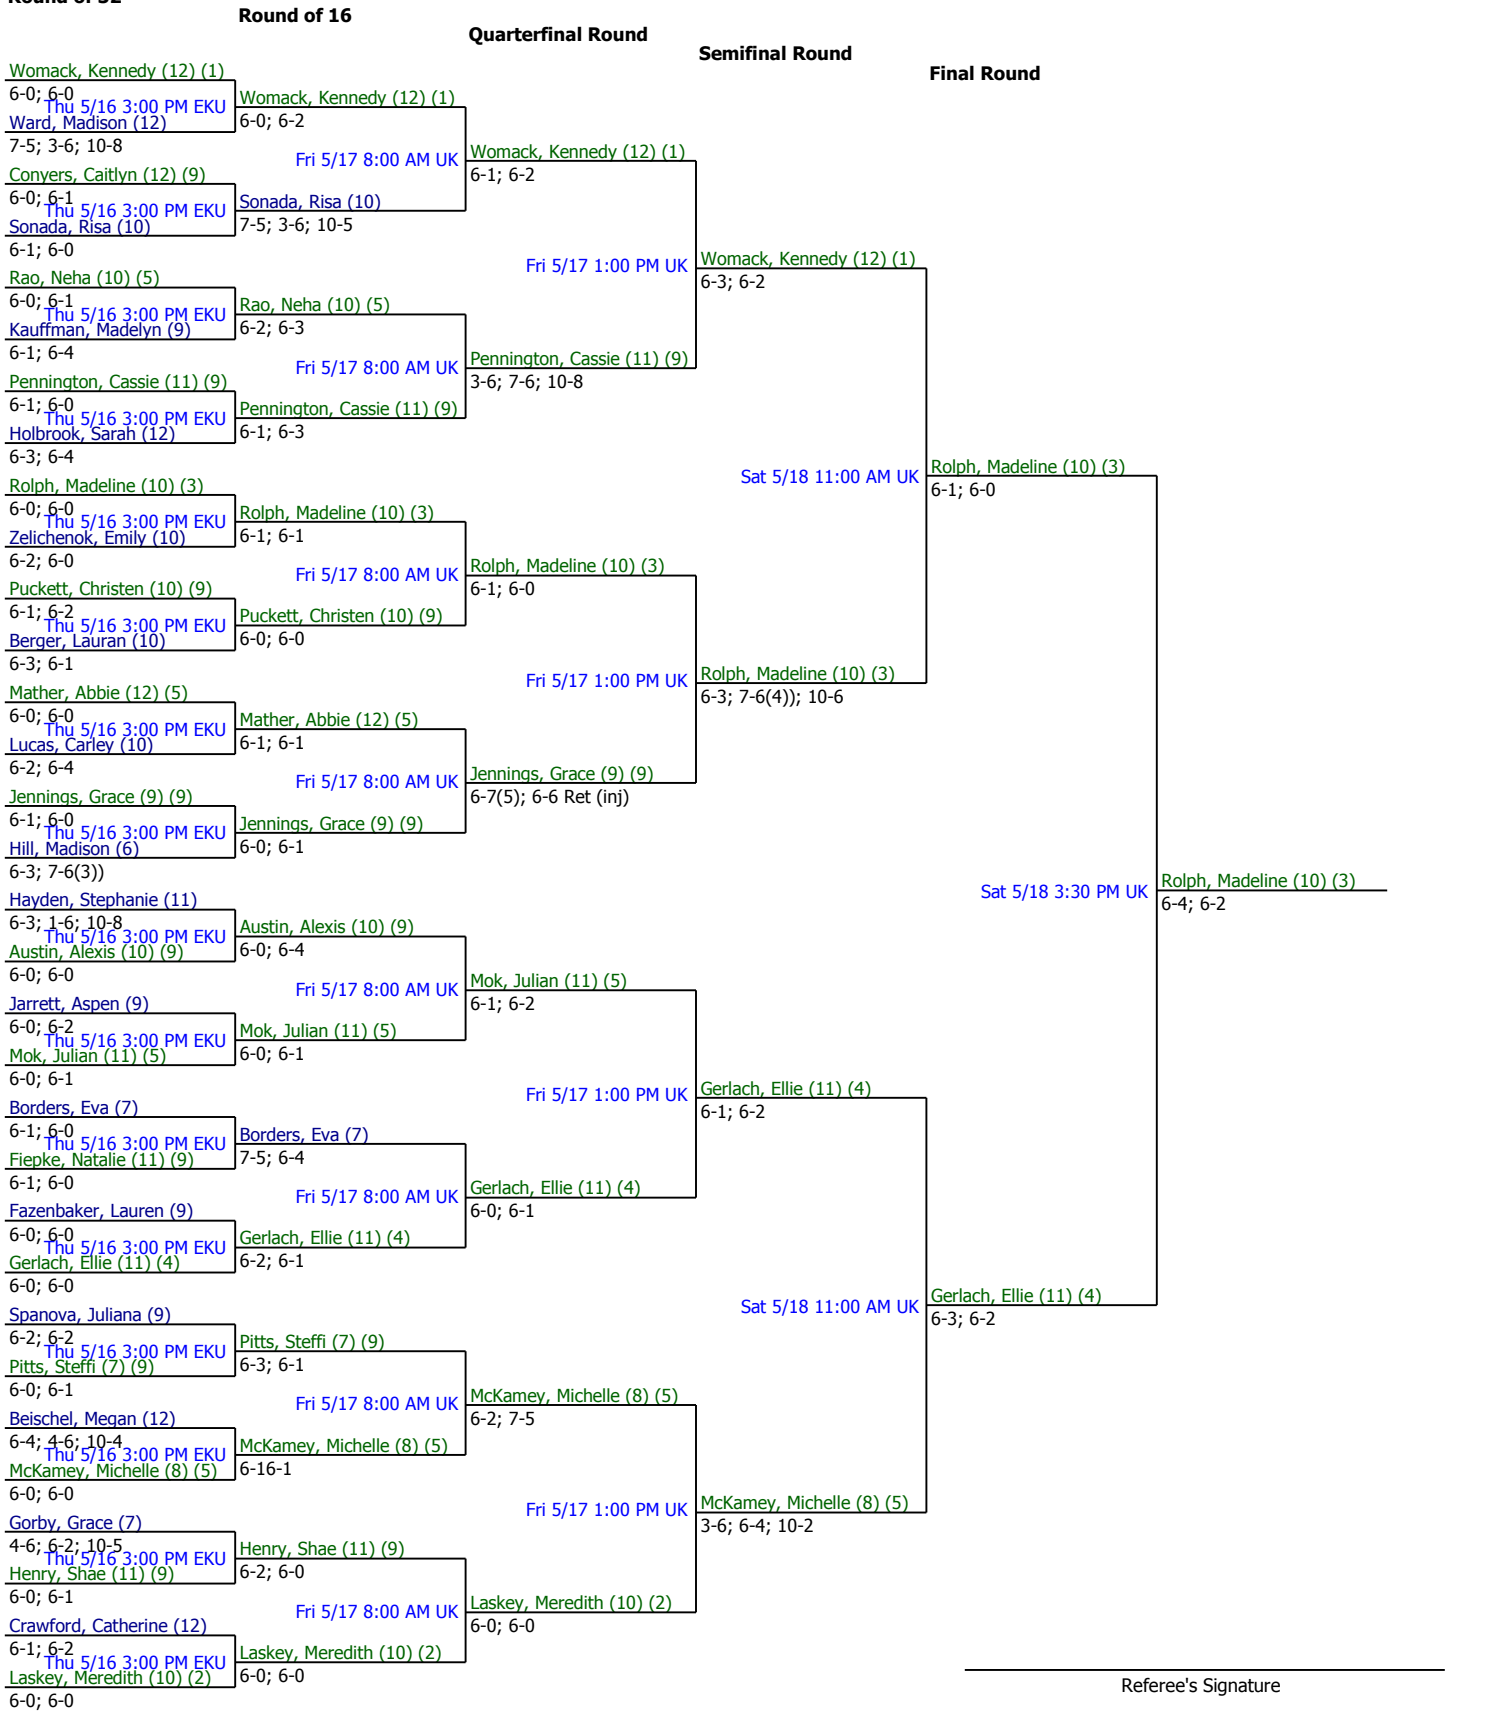

2013 KHSAA State Championship - Girls		Seeded Players			
	Girls Singles	1. Womack, K.	5. Mather, A.	9. Austin, A.	9. Jennings, G.
City/State: ,	Section:	2. Laskey, M.	5. McKamey, M.	9. Conyers, C.	9. Pennington, C.
Director: Michael Barren	Referee: Stephen Conn	3. Rolph, M.	5. Mok, J.	9. Fiepke, N.	9. Pitts, S.
Phone:	Date:	4. Gerlach, E.	5. Rao, Neha (10)	9. Henry, S.	9. Puckett, C.
				Winner: Rolph, Madeline (10)	

Round of 32

Referee's Signature